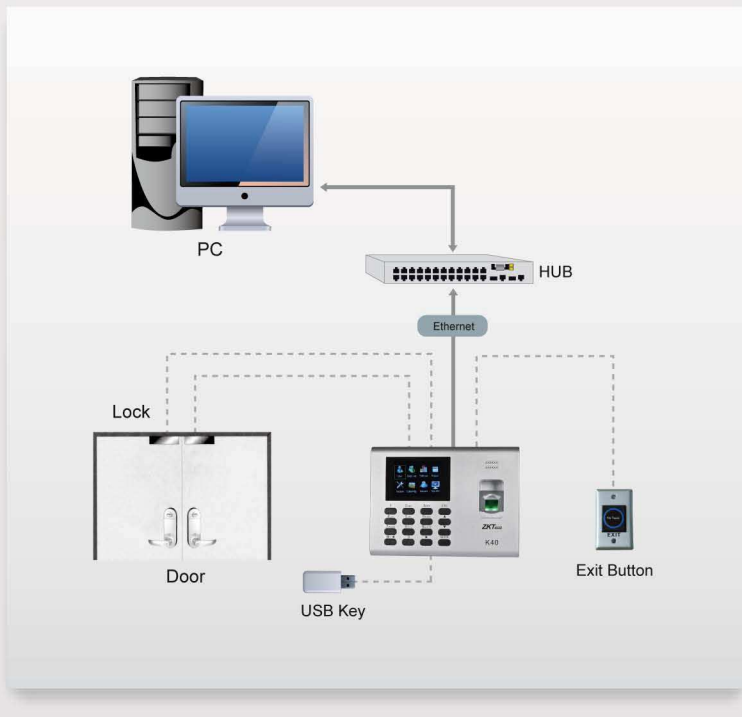

You can use Excel; you can be an excellent workforce management manager!

K40 SSR Fingerprint Time Attendance Terminal

Introduction

K40 is a 2.8-inch TFT screen Time Attendance & Simple Access Control Terminal. It has interfaces for third party electric lock and exit button. TCP/IP and USB Host make data management extremely easy. Most importantly, the built-in backup battery can eliminate the trouble of power-failure. With elegant appearance and reliable quality, you can get the best from it.

Features:

- TCP/IP, USB -host
- Built-in battery
- Simple access control or external bell
- Multi languages
- SSR report in excel forms

Configuration:

Specifications:

Fingerprint Capacity	1000 (2000 without SSR)
ID Card Capacity	1000 (Optional)
Record Capacity	80,000
Display	2.8-inch TFT Screen
Communication	TCP/IP, USB Host
Standard Functions	Work Code, SMS, DST, Self-Service Query, Automatic Status Switch, Scheduled-bell, T9 Input, 9 Digit User ID, Built-in Battery, Simple Access Control or External Bell
Optional Functions	ID/Mifare
Software	ZKTime5.0
Power Supply	DC 12V 1.5A
Verification Speed	≤0.5 Sec.
Operating Temp.	0°C - 45°C
Operating Humidity	20%-80%
Dimension	184*136*37.6(Length*Width*Thickness)