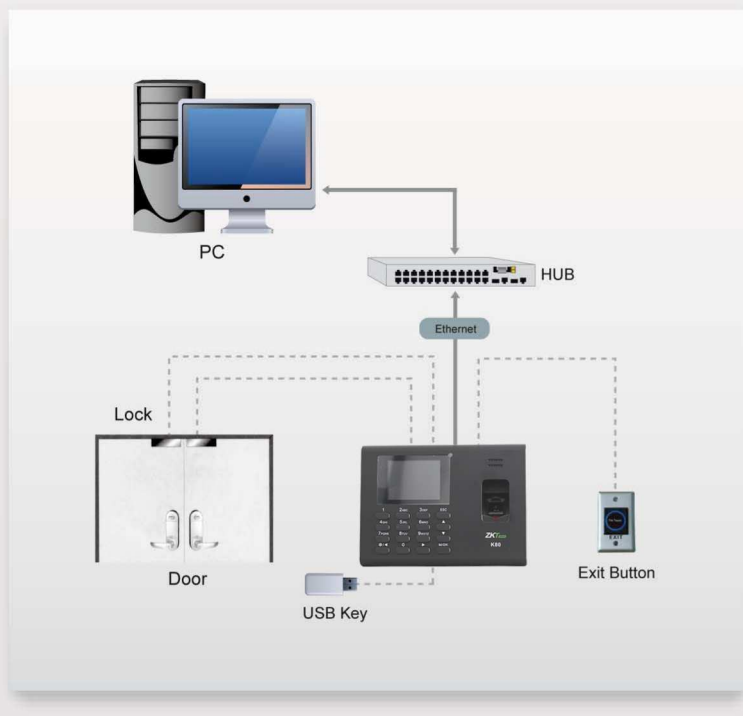

Configuration: